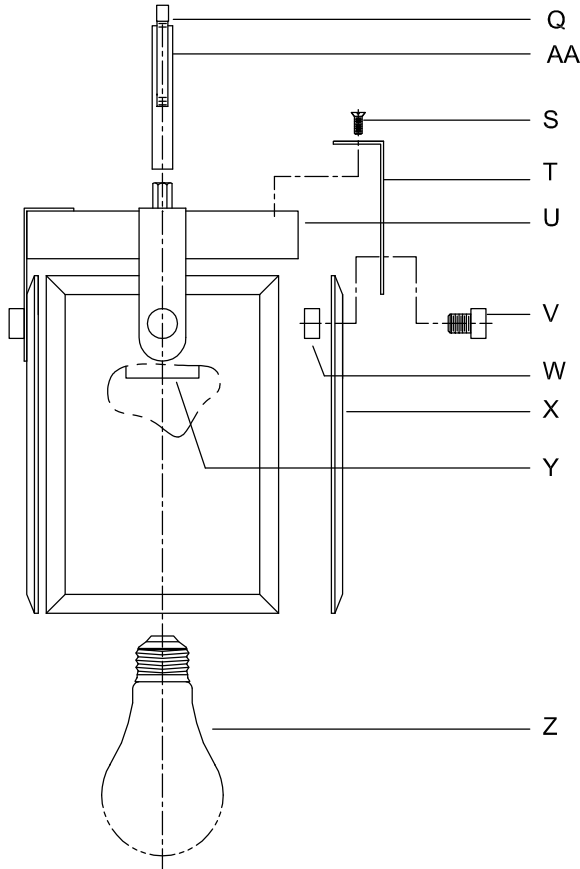

CAUTION: Read instructions carefully and turn electricity off at main circuit breaker panel before beginning installation.

500073

WARNING - If any Special Control Devices are used with this Fixture, Follow the Instructions Carefully to assure full compliance with N.E.C. requirements. If there are any questions, contact a Qualified Electrical Contractor.

CANOPY MOUNTING & WIRE CONNECTION ASSEMBLY STEPS:

Attach (N), (P) to achieve overall desired length.
 Joignez (N), (P) pour obtenir la longueur voulue.
 Una (N), (P) para lograr la longitud deseada.

1. D,E → A
2. R → D
3. B,A → C
4. F → P,N,M
5. Q AA → U
6. M → N
7. L → M,K
8. F → L,K,H
9. F → G
10. H,J → D

FIXTURE ASSEMBLY STEPS:

1. S,T → U
2. V,T,X → W
3. Z → Y

B, C, G & Z
 (NOT FURNISHED)
 (NON FOURNIE)
 (NO INCLUIDA)

Instructions d'Assemblage et Installation

MISE EN GARDE: Lire les instructions avec soin et couper le courant au disjoncteur central avant de commencer l'installation.