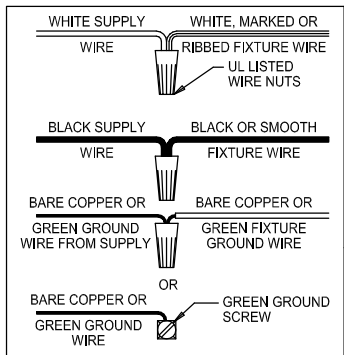

CAUTION: Read instructions carefully and turn electricity off at main circuit breaker panel before beginning installation.

500073

*****

WARNING - If any Special Control Devices are used with this Fixture, Follow the Instructions Carefully to assure full compliance with N.E.C. requirements. If there are any questions, contact a Qualified Electrical Contractor.

CAUTION - All glass is fragile, use care when handling Glass component(s) and or Lamp(s).

WARNING - This product contains chemicals known to the State of California to cause cancer, birth defects and /or other reproductive harm. Thoroughly wash hands after installing, handling, cleaning, or otherwise touching this product.

*****

CANOPY MOUNTING & WIRE CONNECTION ASSEMBLY STEPS:

Attach (N), (P) to achieve overall desired length.
Joignez (N), (P) pour obtenir la longueur voulue.
Una (N), (P) para lograr la longitud deseada.