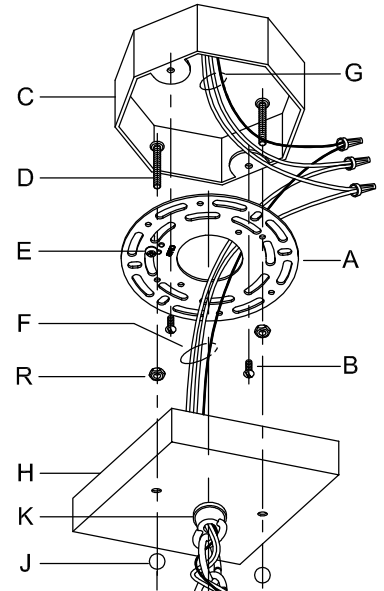

CAUTION: Read instructions carefully and turn electricity off at main circuit breaker panel before beginning installation.

500073

WARNING - If any Special Control Devices are used with this Fixture, Follow the Instructions Carefully to assure full compliance with N.E.C. requirements. If there are any questions, contact a Qualified Electrical Contractor.

CANOPY MOUNTING & WIRE CONNECTION ASSEMBLY STEPS:

Attach (N), (P) to achieve overall desired length.
 Joignez (N), (P) pour obtenir la longueur voulue.
 Una (N), (P) para lograr la longitud deseada.

1. D,E → A
2. R → D
3. B,A → C
4. F → P,N,M
5. Q AA → U
6. M → N
7. L → M,K
8. F → L,K,H
9. F → G
10. H,J → D

FIXTURE ASSEMBLY STEPS:

1. S,T → U
2. V,T,X → W
3. Z → Y

B, C, G & Z
 (NOT FURNISHED)
 (NON FOURNIE)
 (NO INCLUIDA)

Instructions d'Assemblage et Installation

MISE EN GARDE: Lire les instructions avec soin et couper le courant au disjoncteur central avant de commencer l'installation.